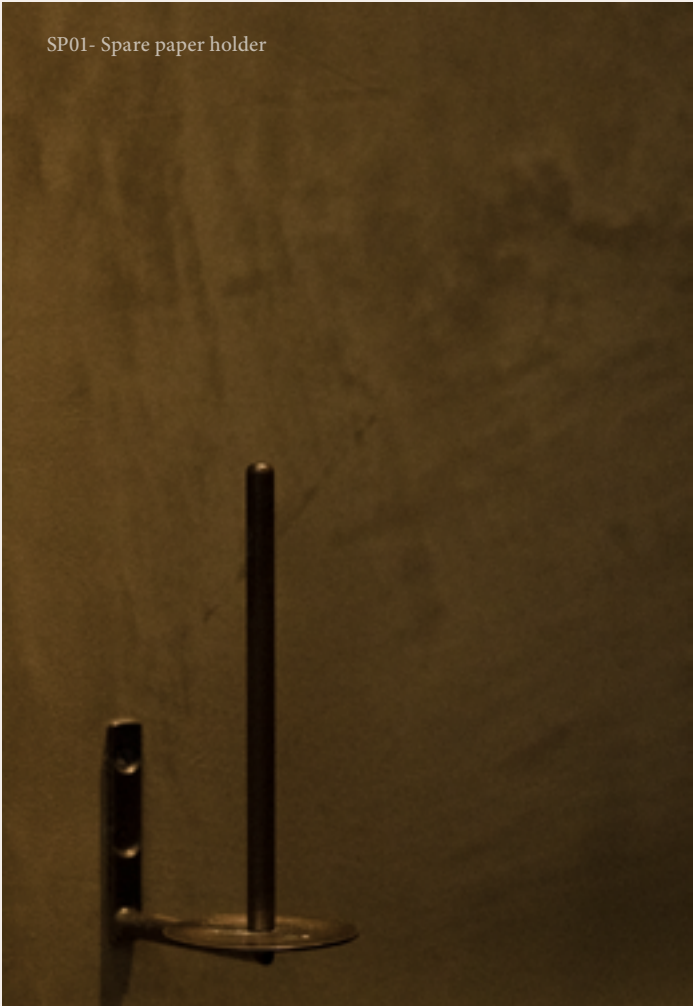

more than a reflection

GEORGETTE

EDIE

BEATRICE

details that highlight the essence

As seen in the Botanic Sanctuary Antwerp  
PH01- Paper holder

SP01- Spare paper holder

PH 01 - Paper holder  
BF 02 - Toilet brush floor